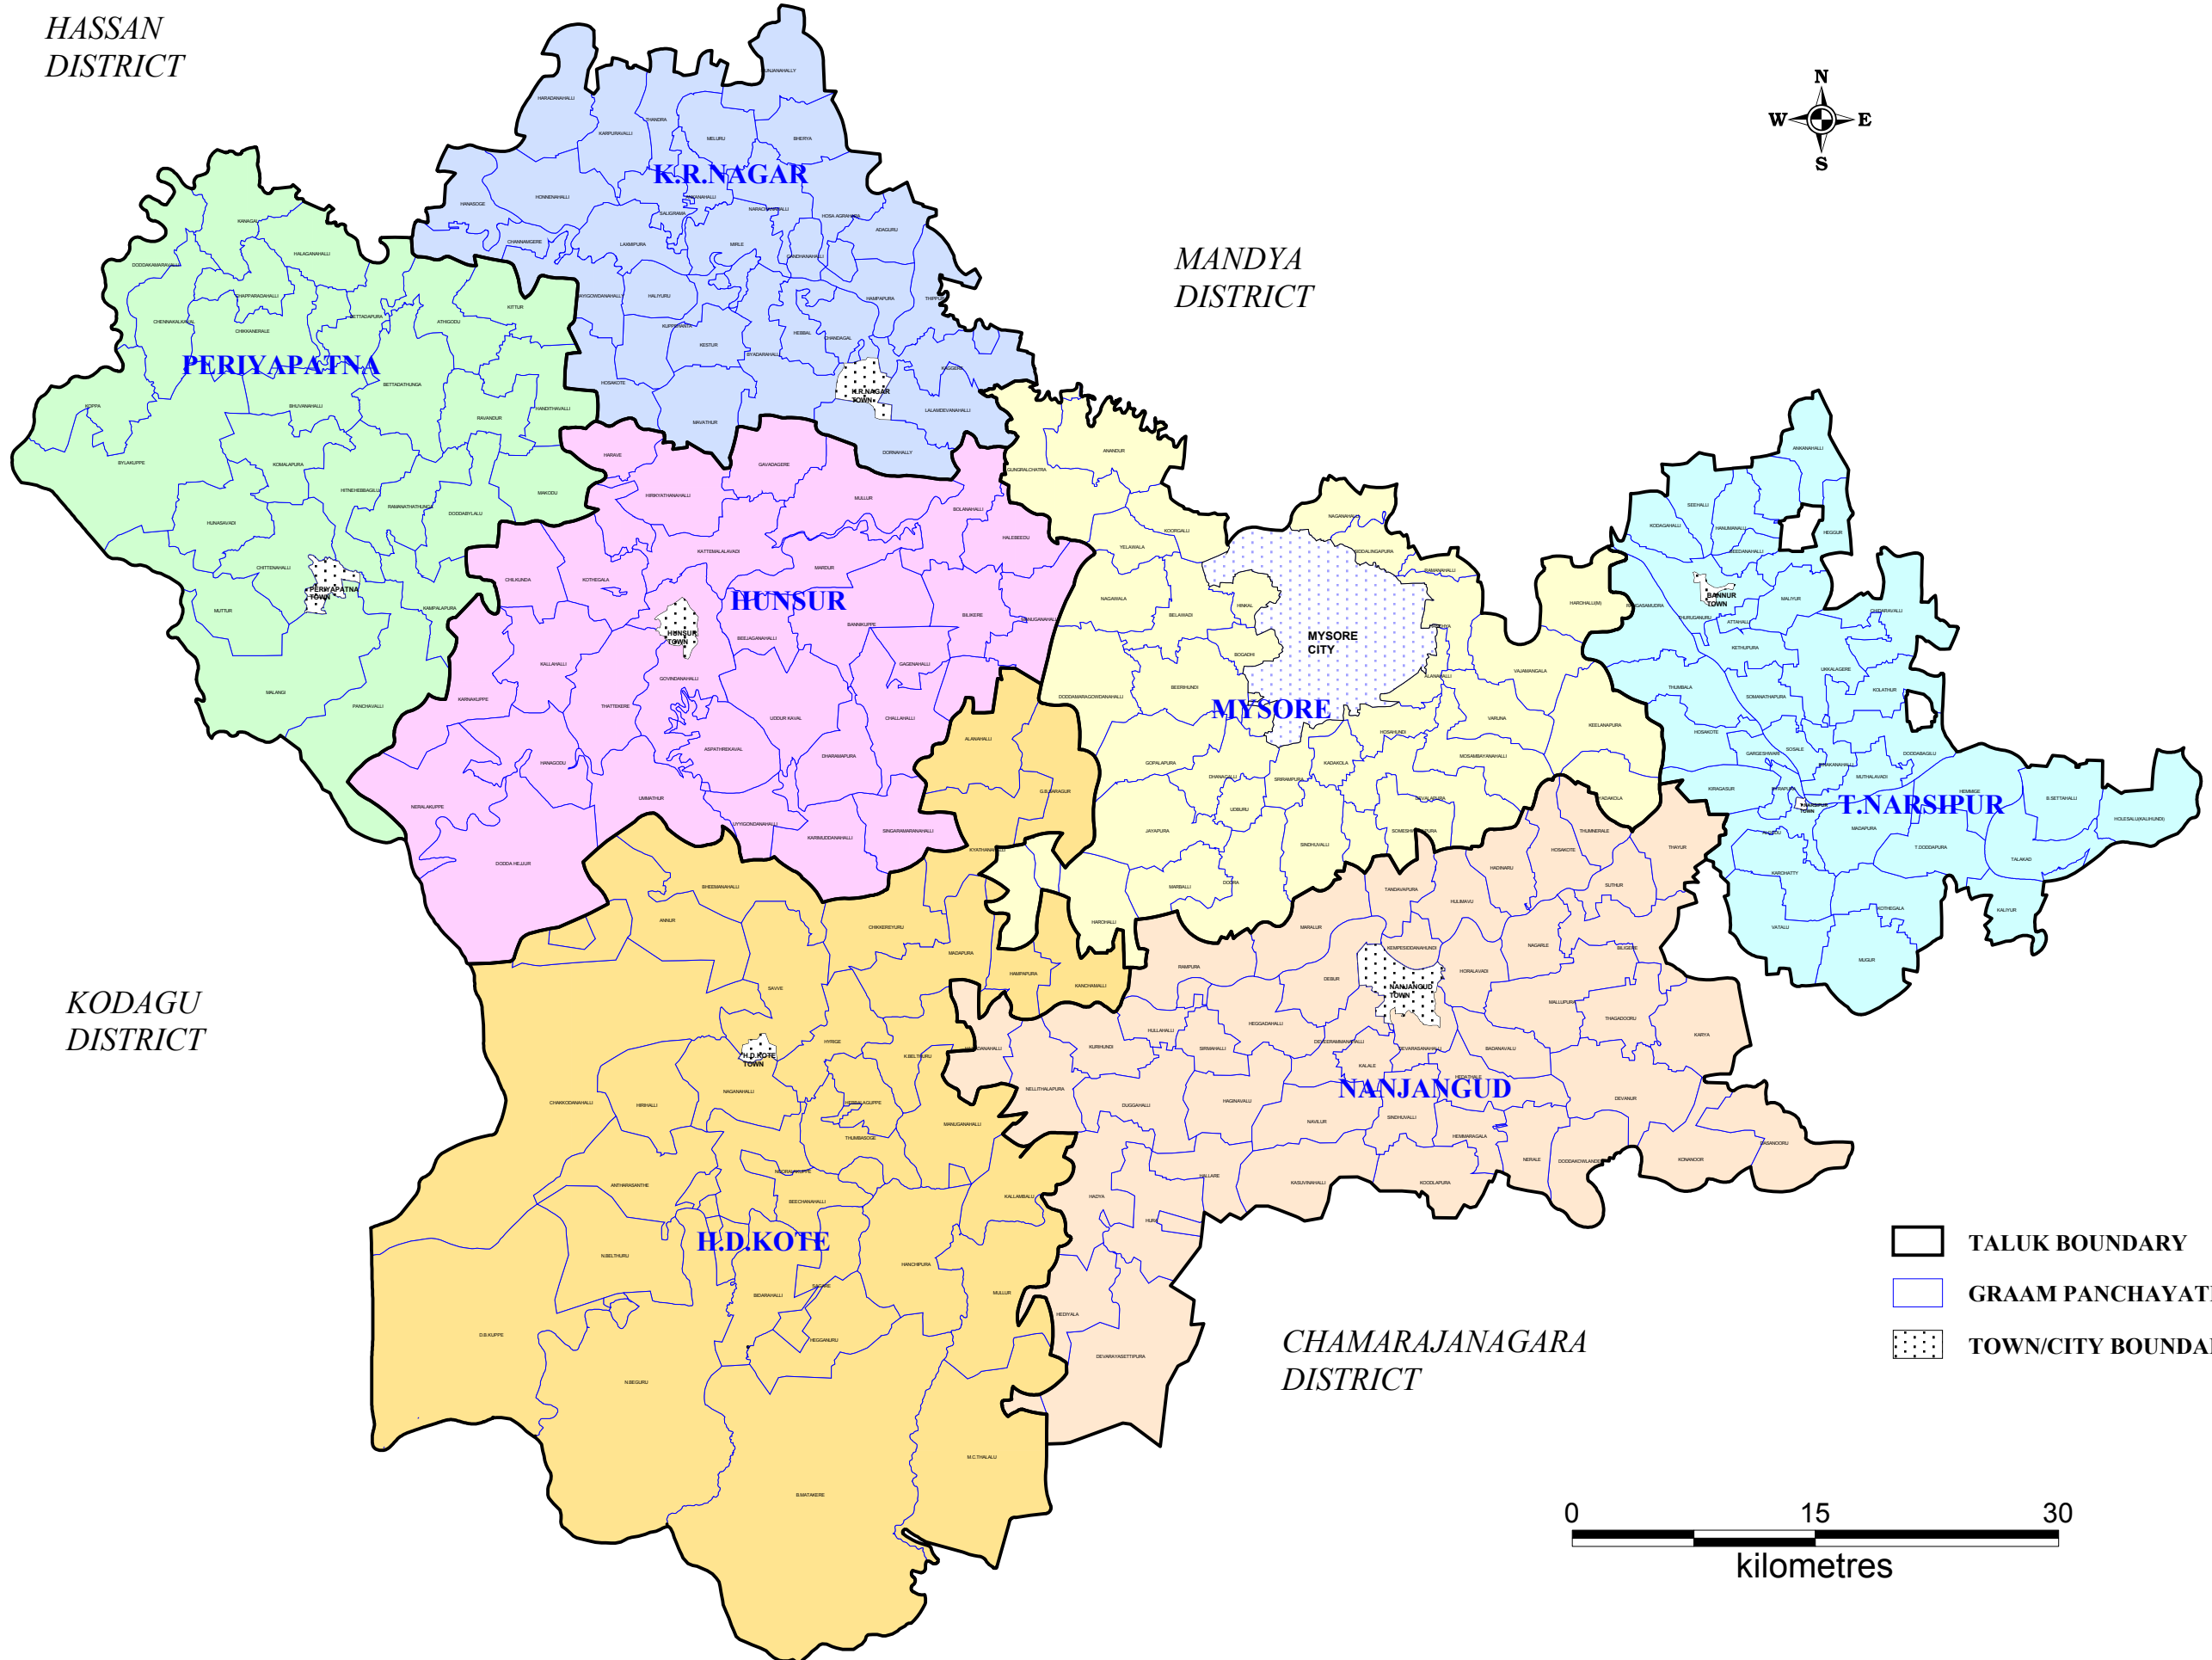

TALUK AND GRAAM PANCHAYATH BOUNDARIES - MYSORE DISTRICT

HASSAN DISTRICT

MANDYA DISTRICT

KODAGU DISTRICT

CHAMARAJANAGARA DISTRICT

-  TALUK BOUNDARY
-  GRAAM PANCHAYATH BOUNDARY
-  TOWN/CITY BOUNDARY