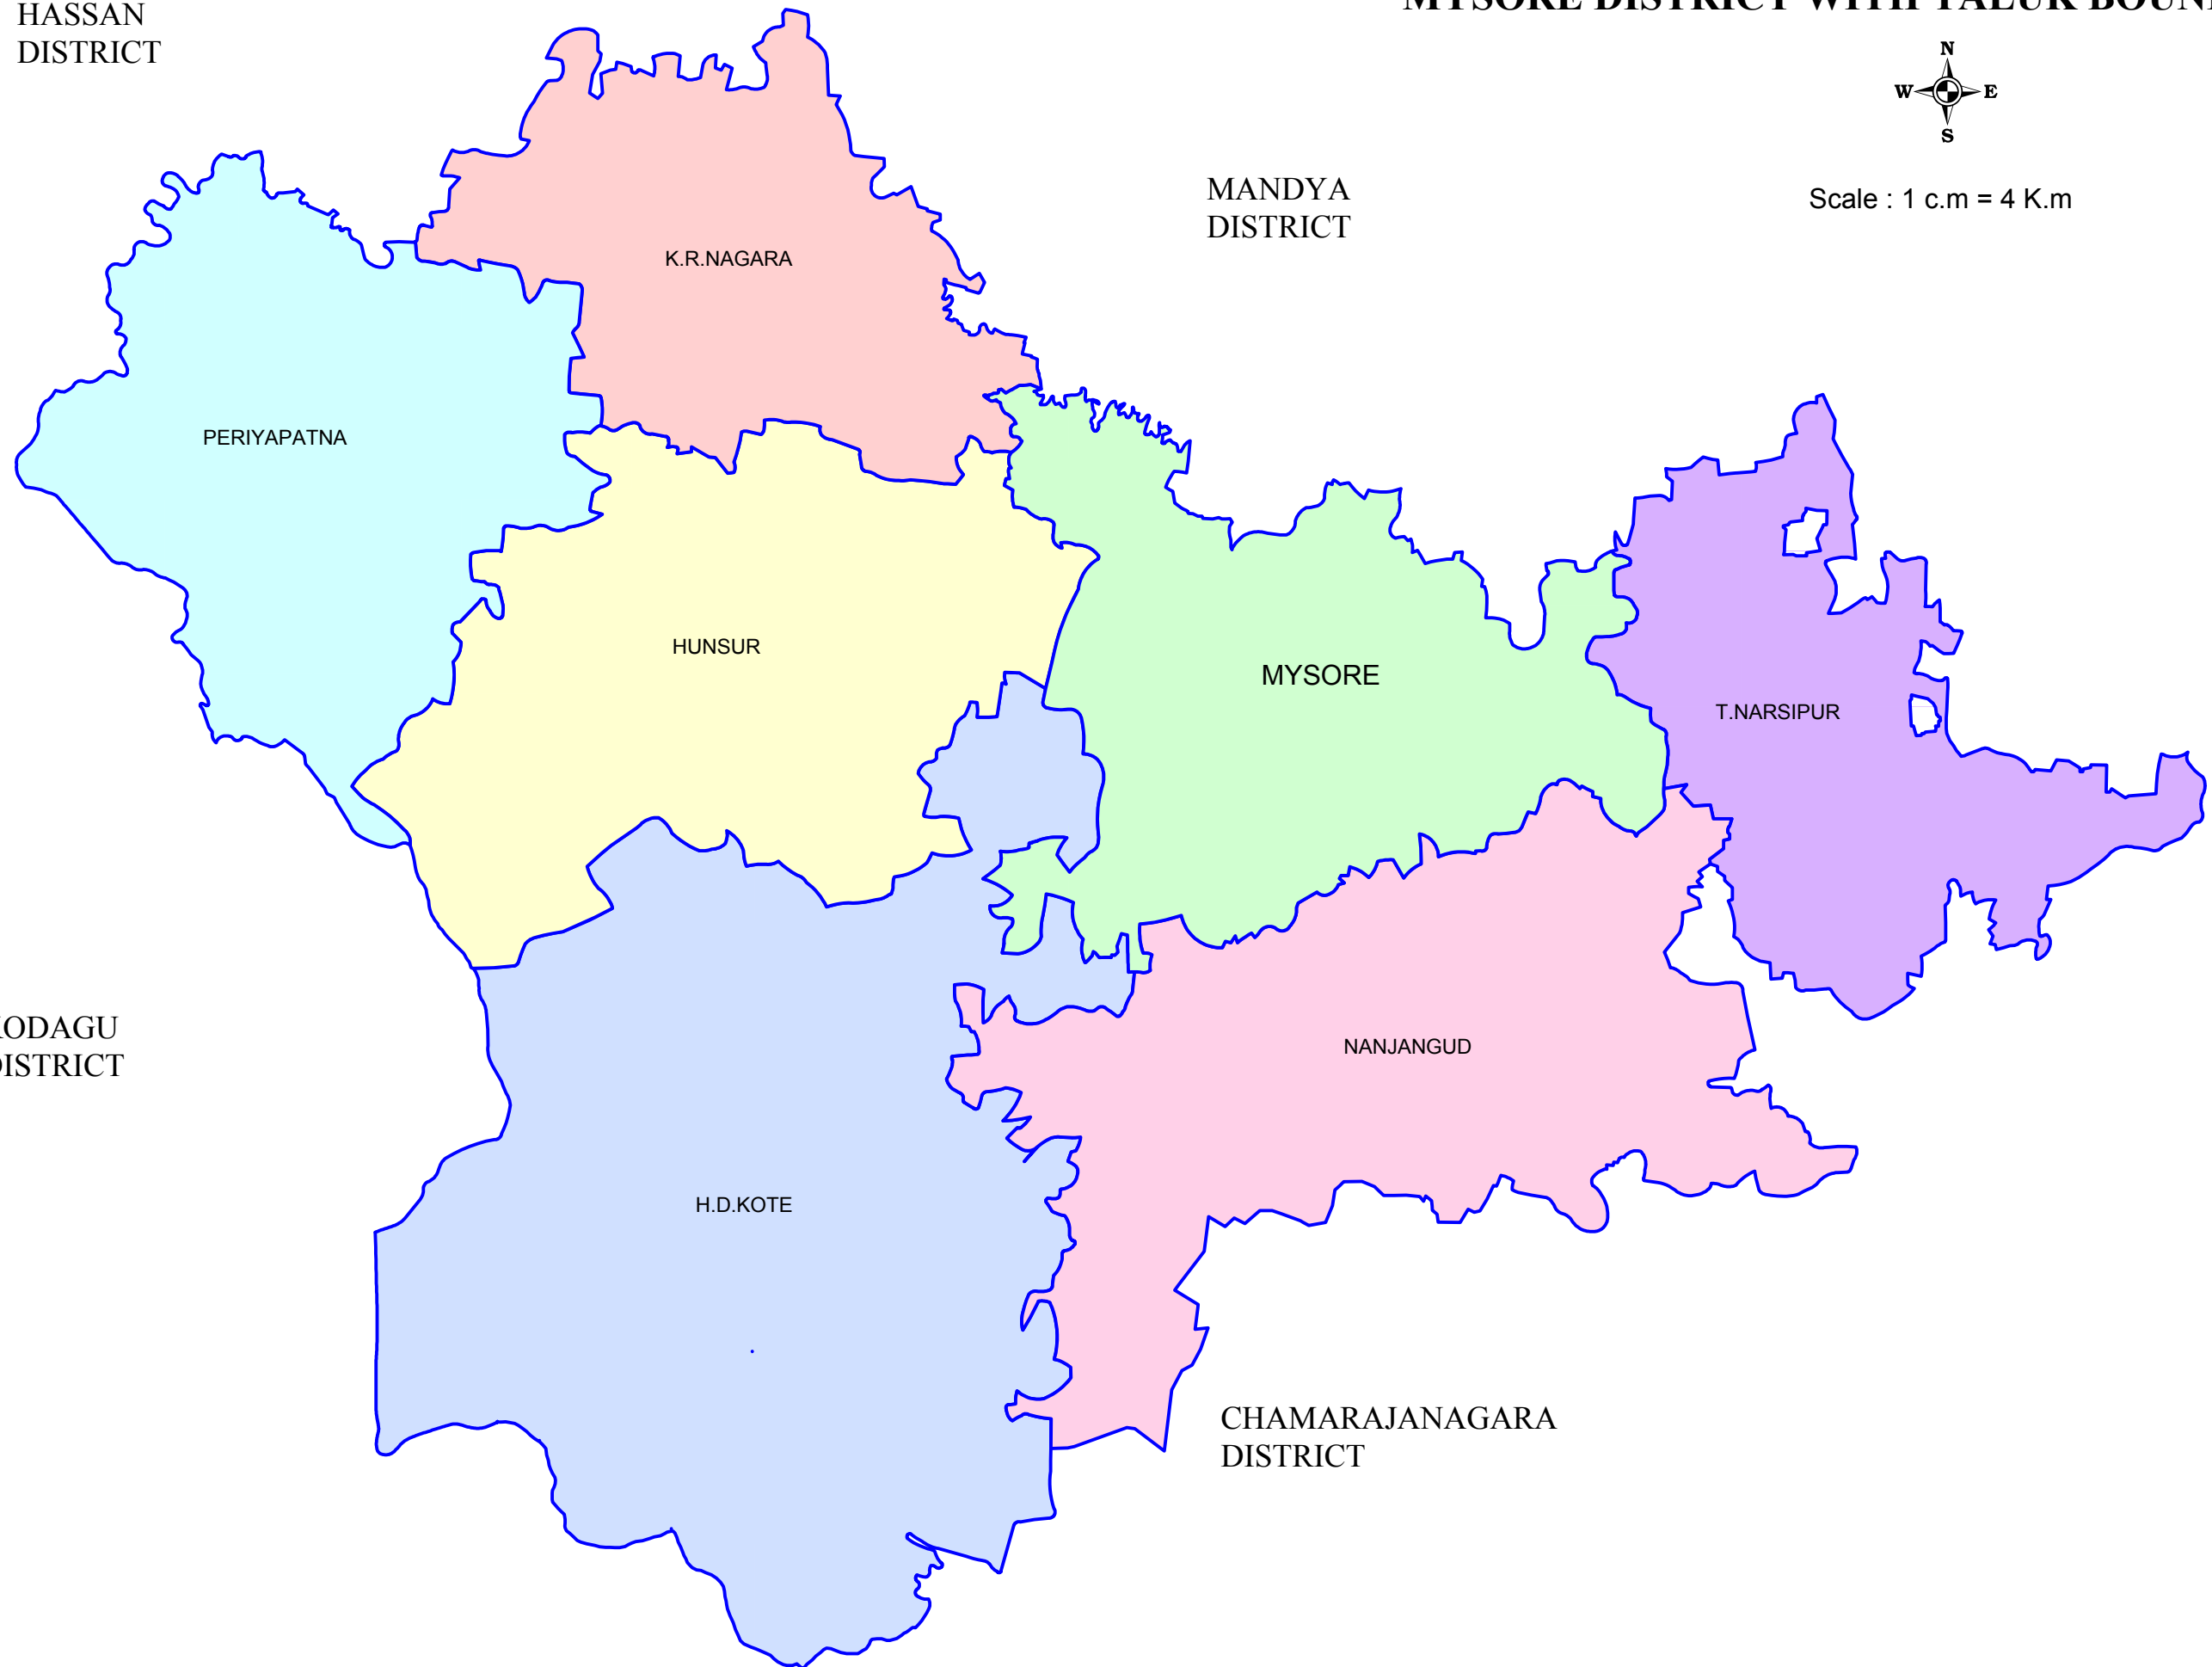

MYSORE DISTRICT WITH TALUK BOUNDARIES

HASSAN
DISTRICT

Scale : 1 c.m = 4 K.m

MANDYA
DISTRICT

KODAGU
DISTRICT

CHAMARAJANAGARA
DISTRICT