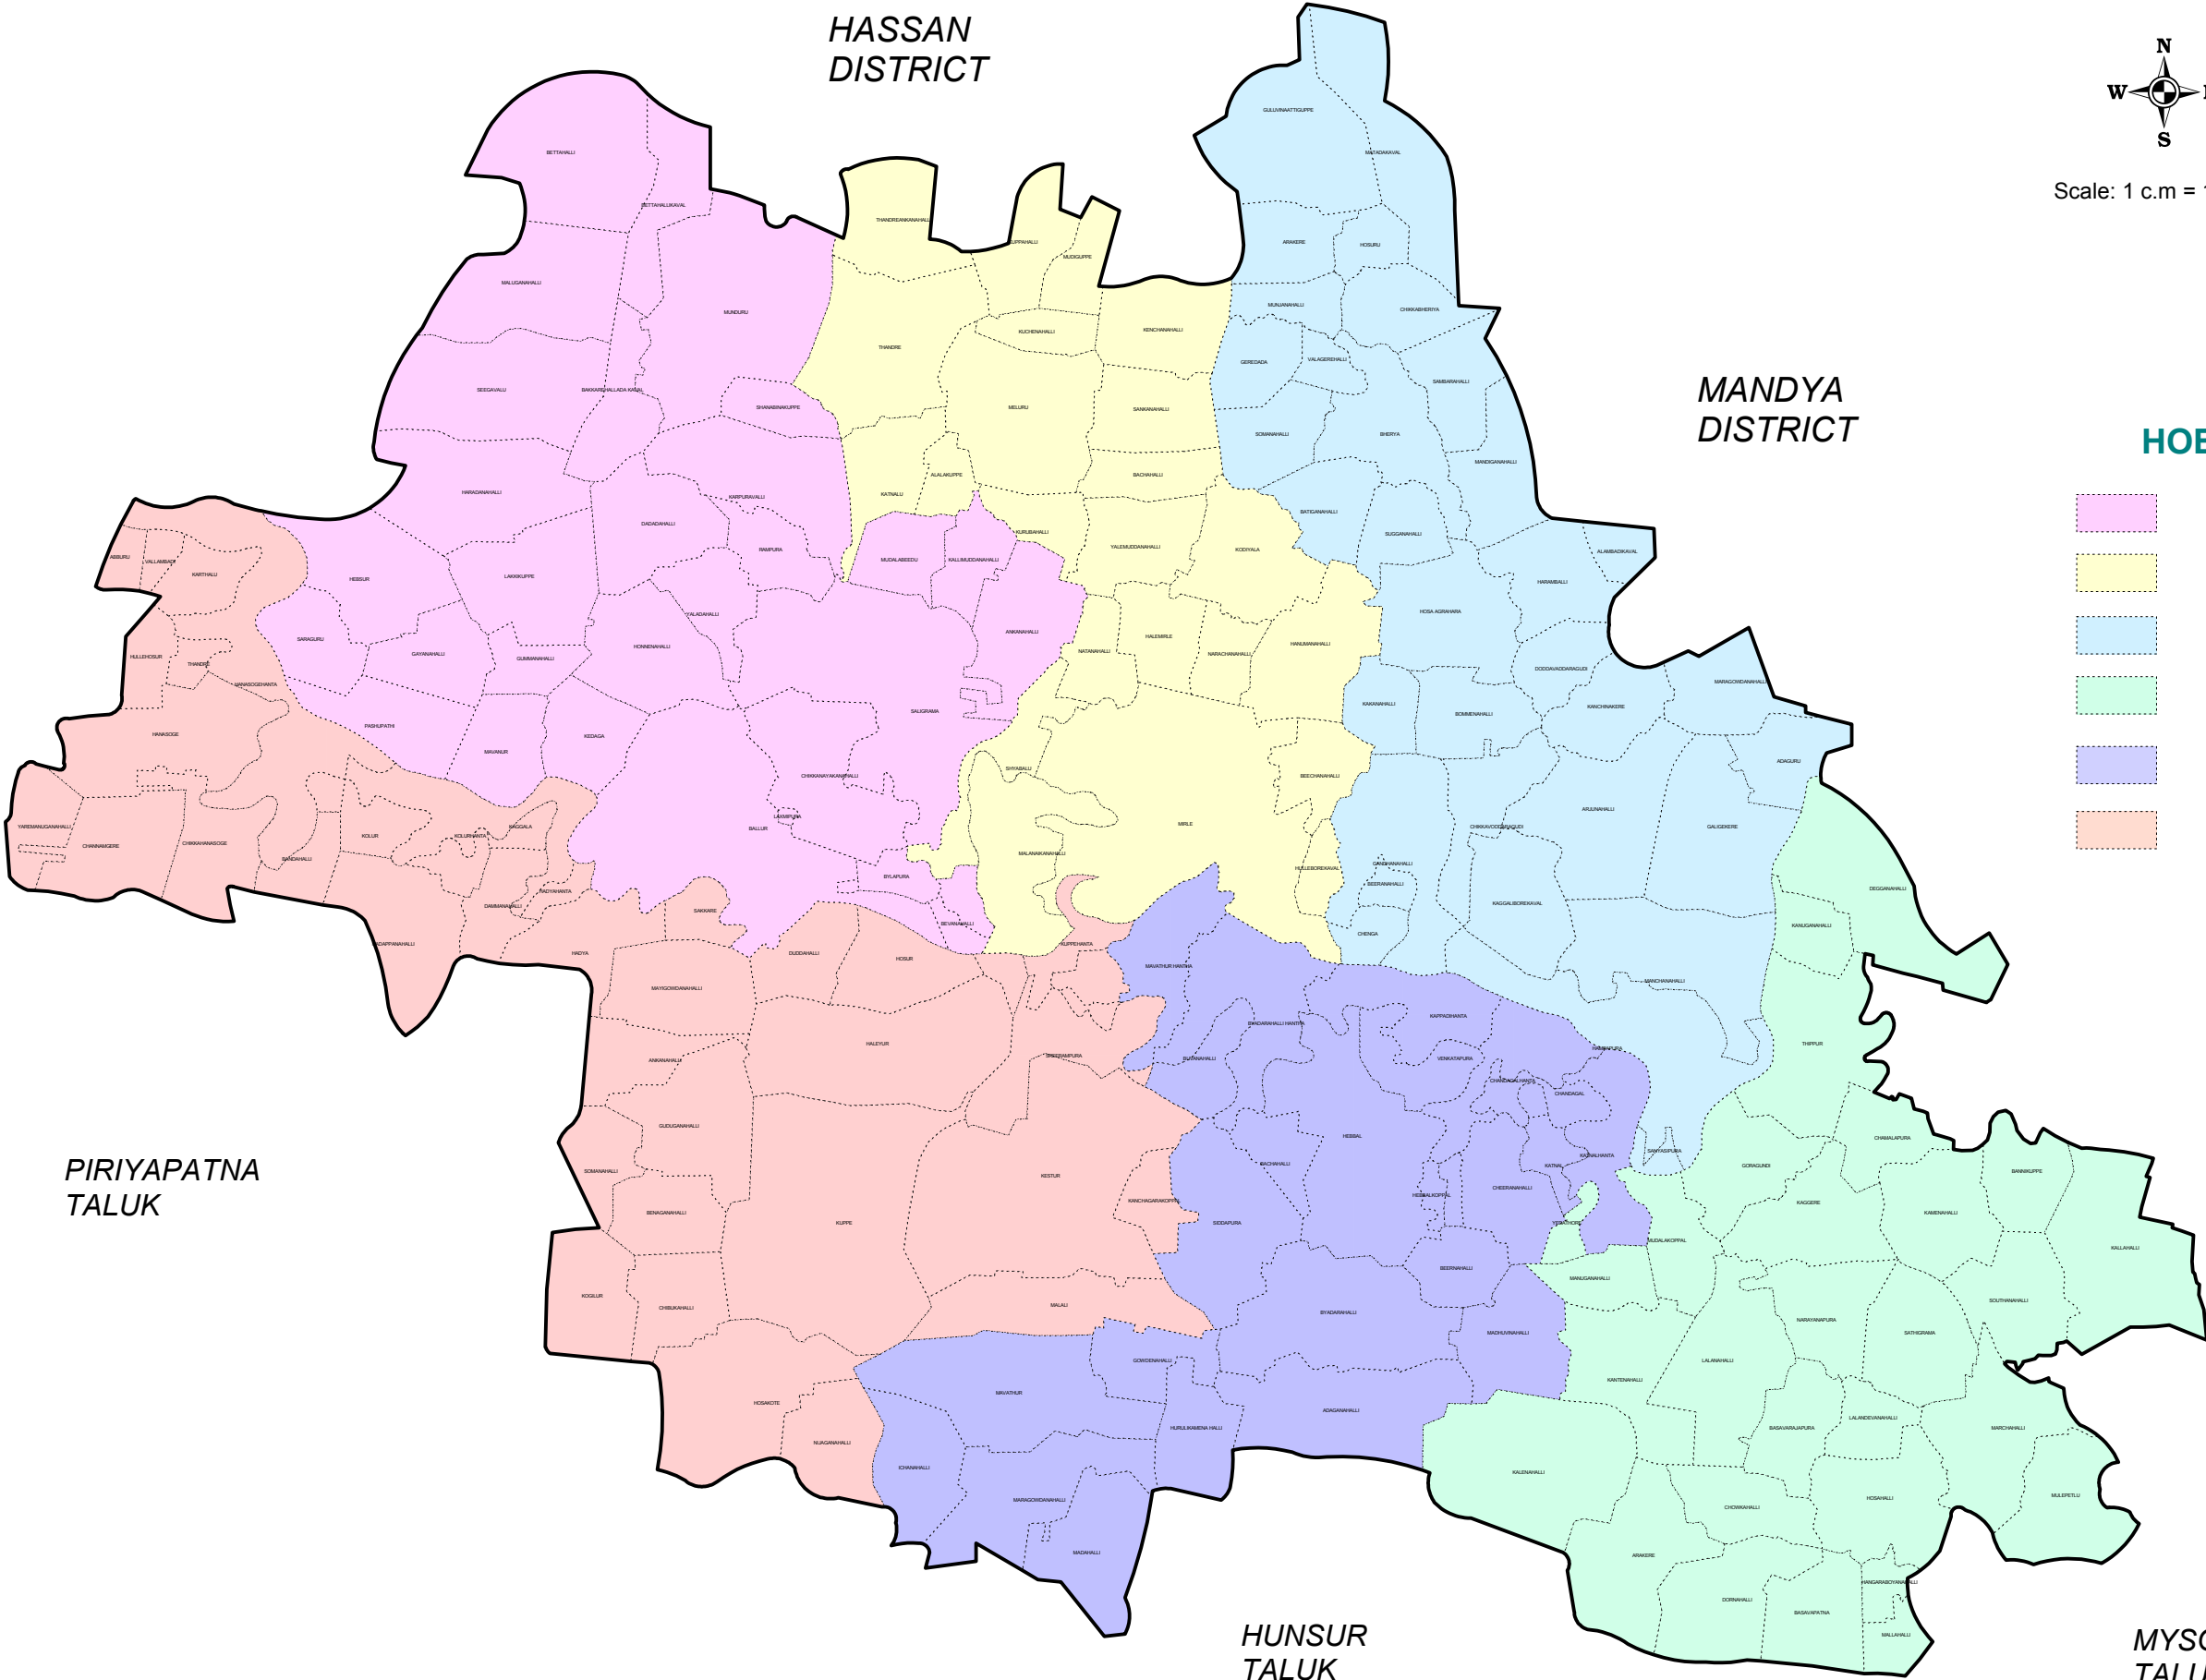

HOBLIES- K.R.NAGAR TALUK

HASSAN DISTRICT

Scale: 1 c.m = 1.2 K.m

MANDYA DISTRICT

HOBLIES

-  SALIGRAMA
-  MIRLE
-  HOSA AGRAHARA
-  KASABA
-  HEBBAL
-  CHUNCHANAKATTE

PIRIYAPATNA TALUK

HUNSUR TALUK

MYSORE TALUK