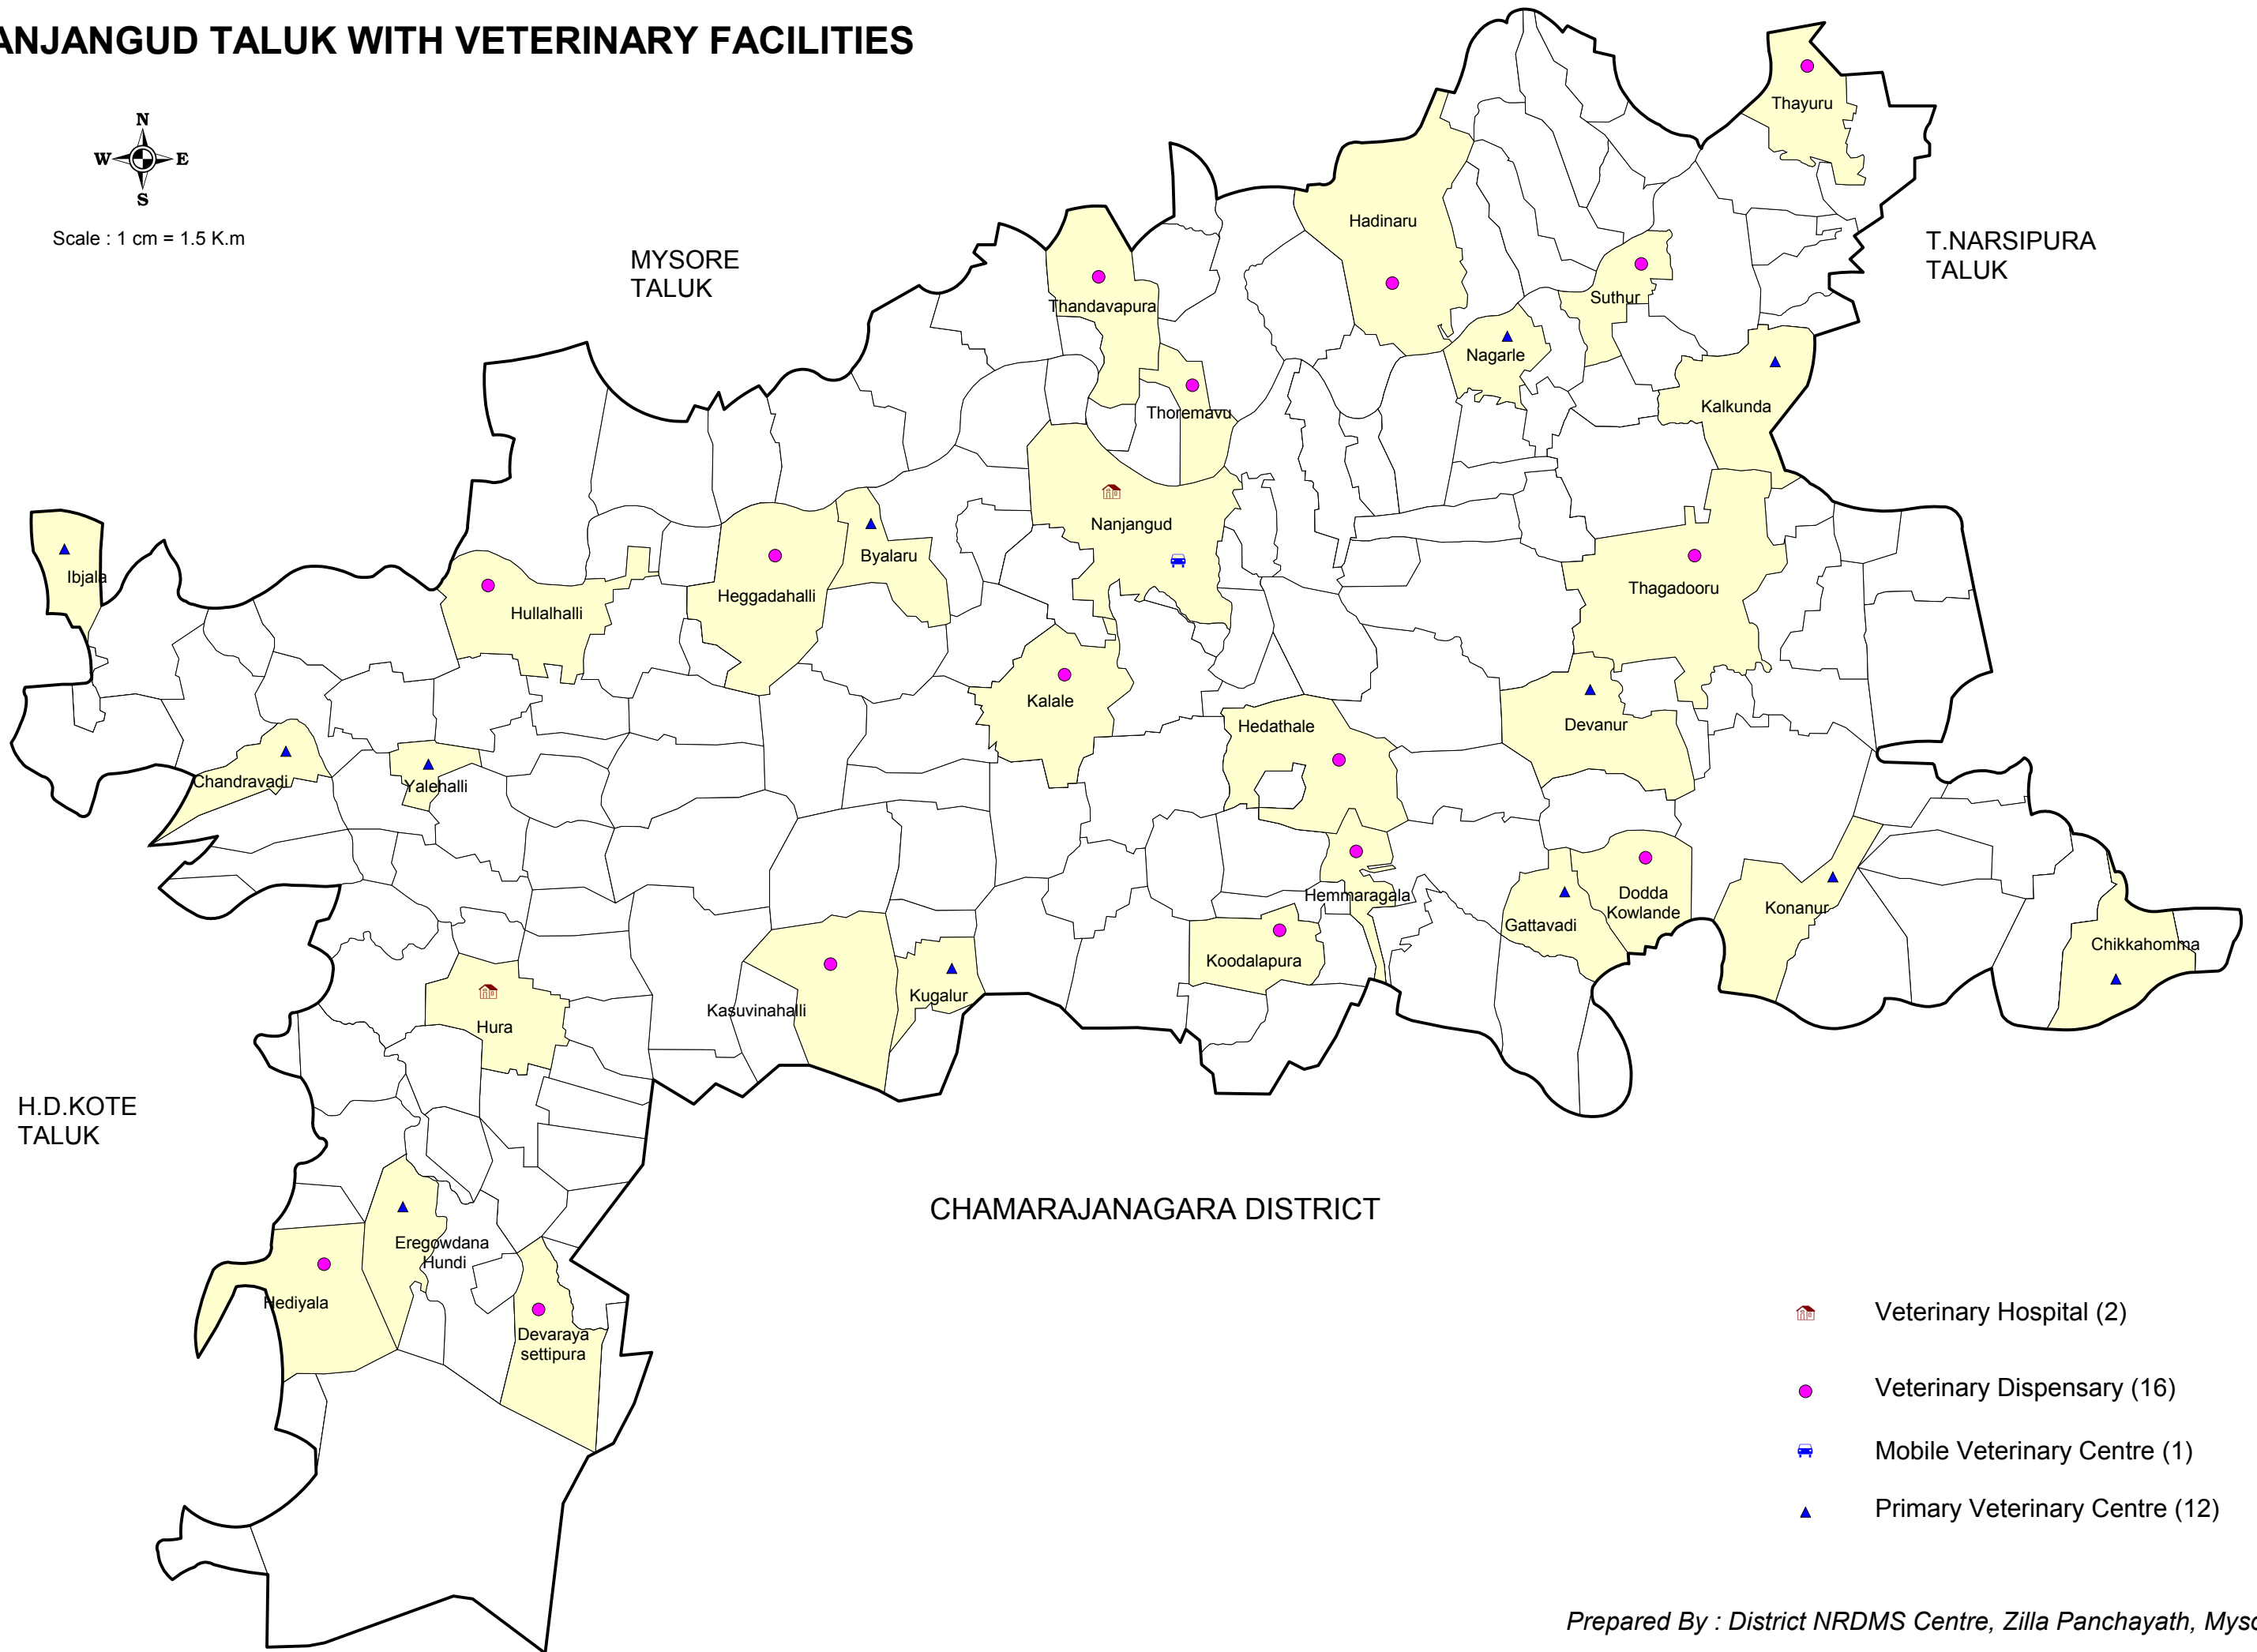

# NANJANGUD TALUK WITH VETERINARY FACILITIES

Scale : 1 cm = 1.5 K.m

-  Veterinary Hospital (2)
-  Veterinary Dispensary (16)
-  Mobile Veterinary Centre (1)
-  Primary Veterinary Centre (12)