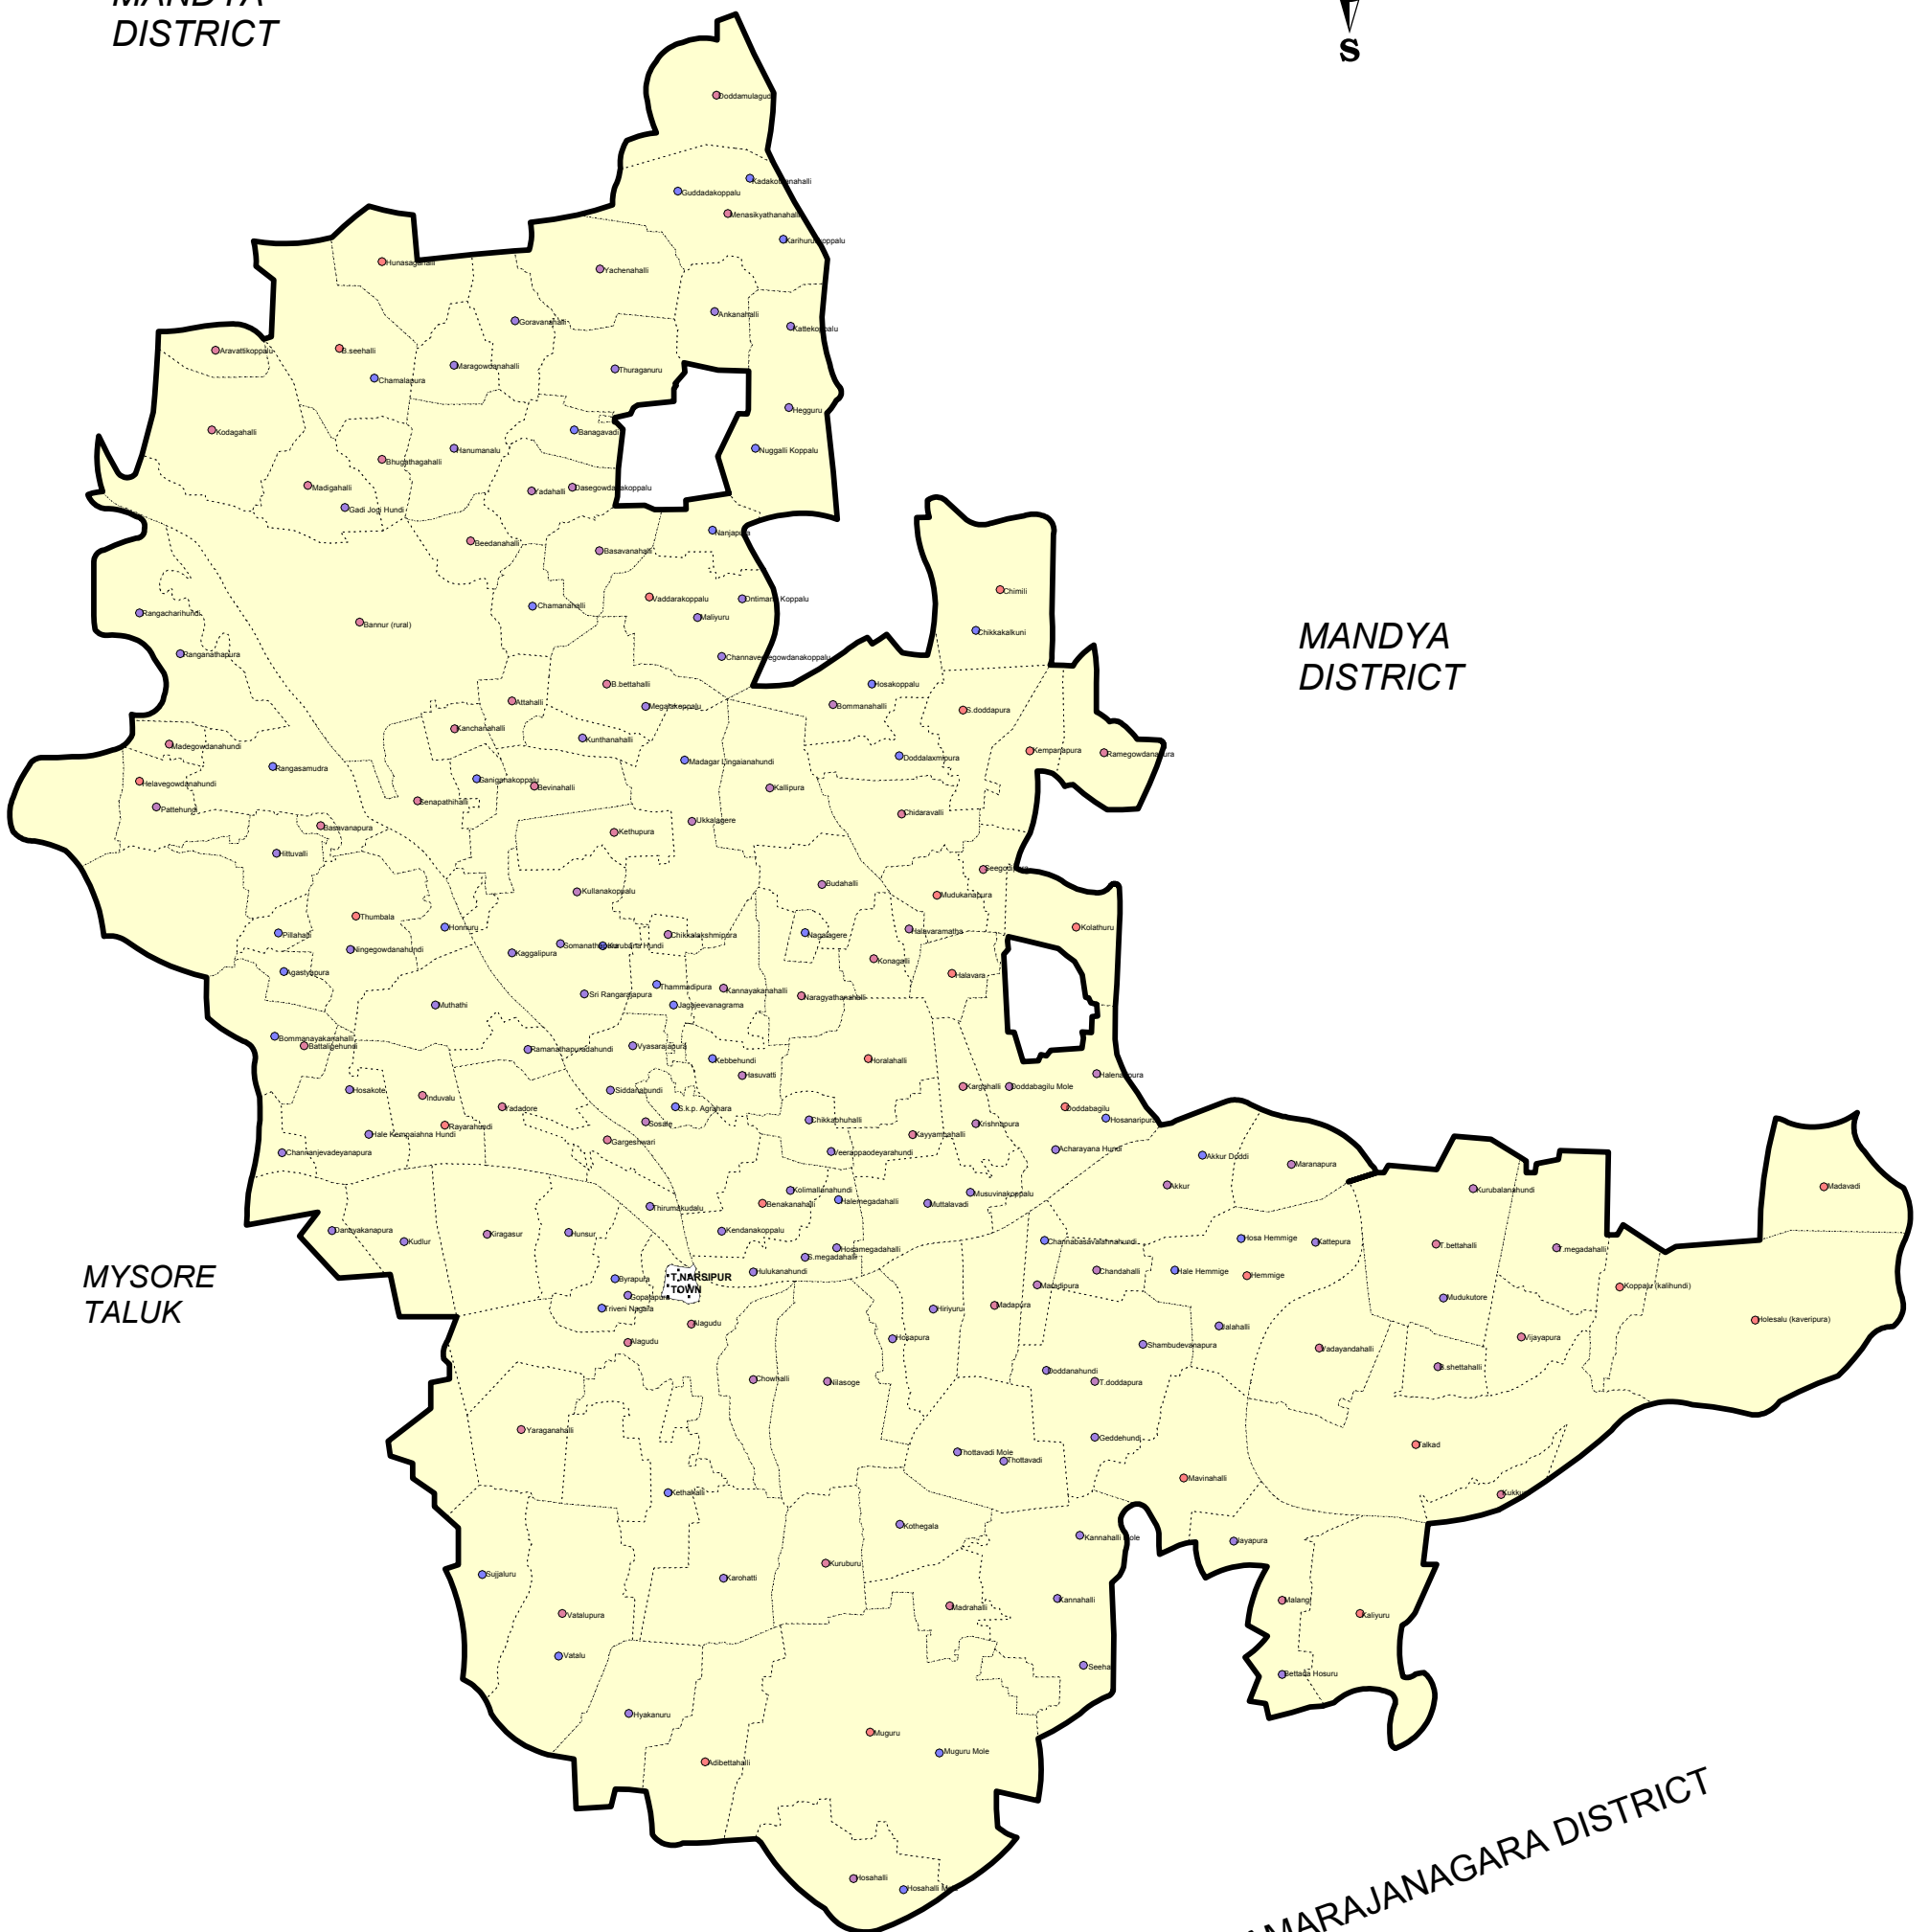

# T.NARASIPURA TALUK - VILLAGES WITH ELECTRIC PUMPSETS

MANDYA  
DISTRICT

MANDYA  
DISTRICT

MYSORE  
TALUK

NANJANGUD  
TALUK

CHAMARAJANAGARA DISTRICT

Prepared By: District NRDMS Centre, Zilla Panchayath, Mysore  
Source : Samanya Mahithi data (2006 - 07), Zilla Panchayath, Mysore